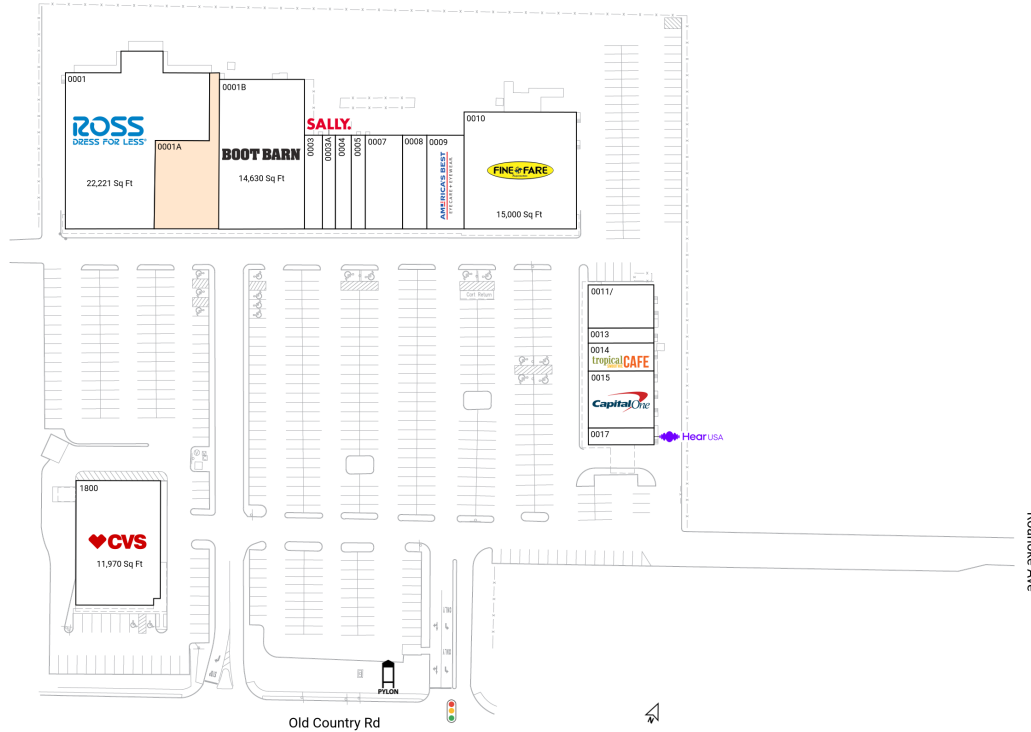

Roanoke Plaza

1080-1140 Old Country Road | Riverhead, NY 11901

Suffolk County New York-Newark-Jersey City, NY-NJ 99,131 Sq Ft

40.9332, -72.6771

Available Spaces

0001A 6,299 Sq Ft

Current Tenants Space size listed in square feet

0001	Ross Dress for Less	22,221
0001B	Boot Barn	14,630
0003	DeJesus Deli and Taqueria	1,400
0003A	Sally Beauty Supply	1,925
0004	Caruso's Pizzeria	1,700
0005	Lemon Tree Hair Salons	1,500
0007	Tong Fu Restaurant	4,000
0008	Roanoke Plaza Liquors	2,600
0009	America's Best Contacts & Eyeglasses	4,000
0010	Fine Fare Supermarkets	15,000
0011/	Roanoke Laundry	3,150
0013	Inga's Cleaners	1,120
0014	Tropical Smoothie Cafe	2,100
0015	Capital One	4,256
0017	HearUSA	1,260
1800	CVS	11,970

This site plan is for illustrative and information purposes only, showing the general layout of the shopping center; and is not a legal survey. Brixmor makes no representation or warranty that the shopping center is exactly as depicted as site conditions and tenant mix are subject to change over time.